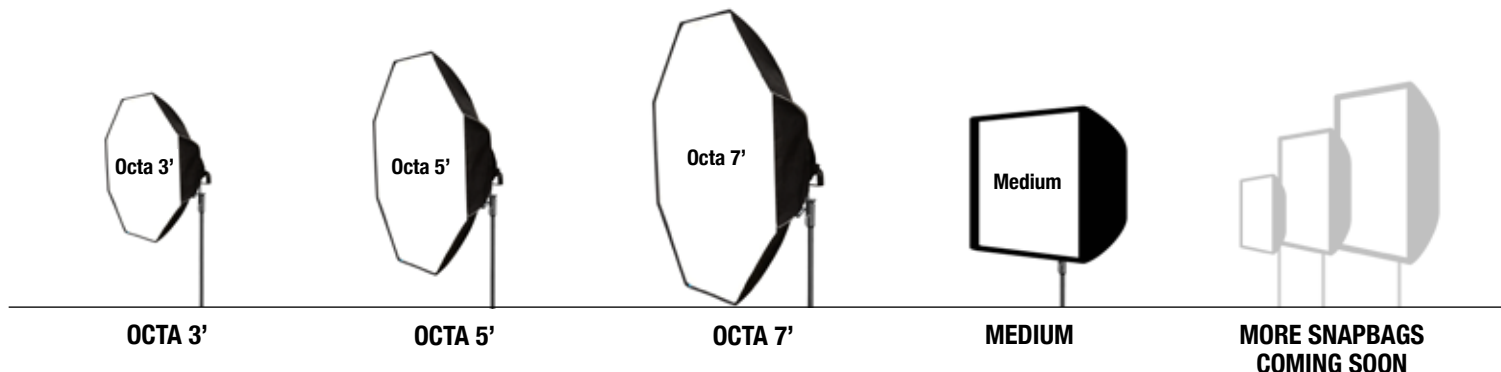

COMPACT
FLEXIBLE
VERSATILE

BUTTERFLY
SNAPGRID®
SNAPBAG®
RABBIT-EARS®

COMPATIBLE SNAPBAGS®

The **RABBIT-EARS™** *Family*
by DoPchoice

**RABBIT-EARS®
RECTANGULAR**
For popular 2x1 LED Panel Lights.

**RABBIT-EARS®
MINI**
For the LED Squares in your arsenal.

**RABBIT-EARS®
SQUARE**
For your larger Square LEDs and Space Lights.