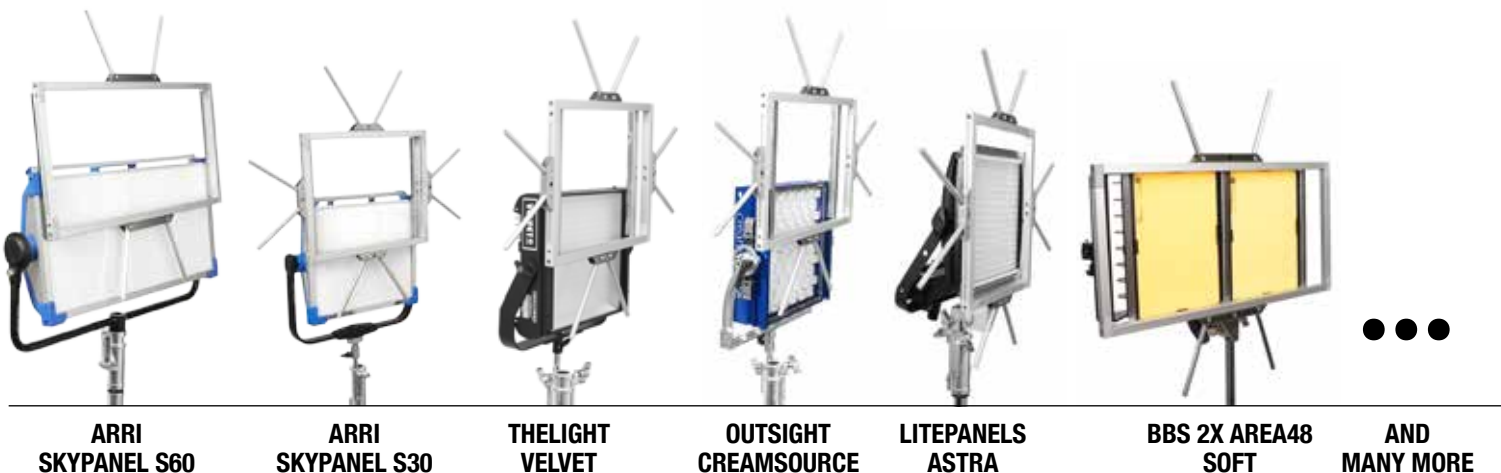

COMPATIBLE LIGHTING FIXTURES

Latest updates at: www.dopchoice.com/rabbit-ears