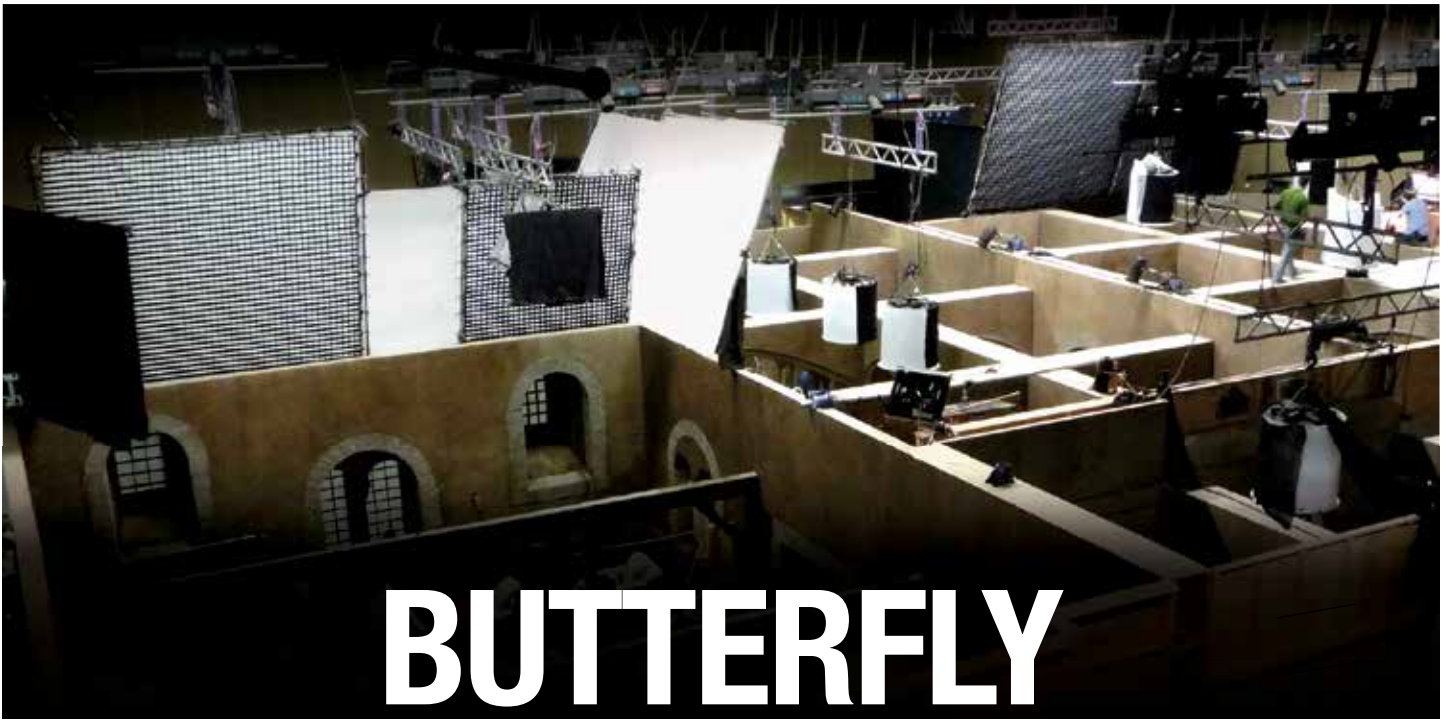

gaffer's life on the set much easier. The light goes exactly where it should without any belly sagging. These are just some of the reasons why these revolutionary grids took the market by storm.

AS EASY AS 1.. 2 .. 3 .. TAKES JUST SECONDS TO INSTALL

30°

STANDARD 40°

50°

2in1 30°/50°

2in1 50°/30°

AVAILABLE DEGREES

LIGHT DISTRIBUTION

Versions for nearly any Lighting Fixture Manufacturer available: www.dopchoice.com/snapgrid