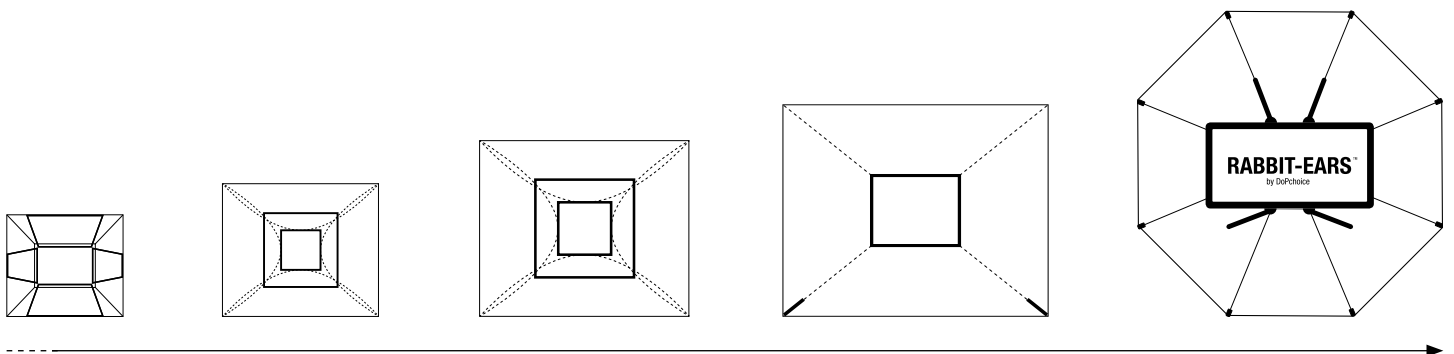

INTENSIFIED SOFTLIGHT

EASY HANDLING

NO SPEEDRING HASSLE

As LEDs grow stronger, SNAPBAGS® get bigger

Practical Grids

The heart of our SNAPGRIDS® is the self-unfolding and self-tightening Snapframe: This means super quick set up, not to mention the mounting system's smart design that uses Velcro, bungee cords, rubber bands, and other systems that make the