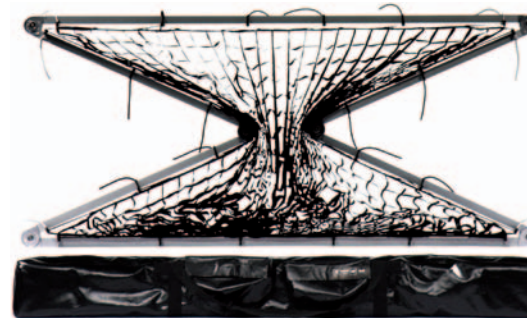

No tummy. No wearout. No hassle.

Dimensions/Angle	40°	50°	60°
4x4 feet Frost Frame Snapgrid	■ SFF0404W40	■ SFF0404W50	
6x6 feet	■ B0606W40	■ B0606W50	■ B0606W60
8x8 feet	■ B0808W40	■ B0808W50	■ B0808W60
12x8 feet	■ B1208W40	■ B1208W50	
12x12 feet	■ B1212W40	■ B1212W50	■ B1212W60
20x12 feet	■ B2012W40	■ B2012W50	
20x20 feet	■ B2020W40	■ B2020W50	■ B2020W60

No tummy. No wearout. No hassle.

That's the butterfly grid you were always waiting for.

Always tight.

Even upside down tightly stretched.

No tummy.

Extremely durable.

Strips neatly sewn. Specially developed robust cloth keeps grid stable.

No wearout.

Simple installation.

Very simple installation with specially developed brackets.

No hassle.

One minute setup in combination with foldaway frame.

Attach a DoPchoice Butterfly and a diffusion textile to an Avenger Foldaway Frame and take it with you collapsed. At the shooting location it'll take you less than a minute to set it up. DoPchoice even offers a special bag for a safe and comfortable transport.