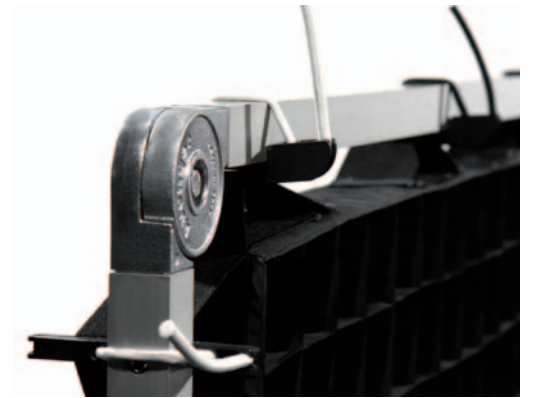

No tummy. No wearout. No hassle.

That's the butterfly grid you were always waiting for.

Always tight.

Even upside down tightly stretched.

No tummy.

Extremely durable.

Strips neatly sewn. Specially developed robust cloth keeps grid stable.

Safely stored.

Every Grid comes with a DoPchoice bag made of robust canvas.

Engineered in Germany. By a DoP for DoPs.

The Founder of DoPchoice was tired of all the ill-conceived lighting solutions at his film locations. Based on his knowledge collected in over ten years working as DoP, associate professor at the University of Television and Film in Munich and lecturer for ARRI Lighting he started to develop new lighting solutions. In 2008 he filed his first patent application for a revolutionary new softbox system and founded DoPchoice in Munich. With the products of DoPchoice his aim is to satisfy highest demands of professional DoPs worldwide.

Easy-to-find corners.

White fasteners show you quickly where the corners of every DoPchoice Butterfly Grid are. It's not a big thing, but a helpful detail.

Stays clean wherever you put it.

When you have to lay the grid down on the floor. The innovative DoPchoice brackets keep a distance from dirt and dust.